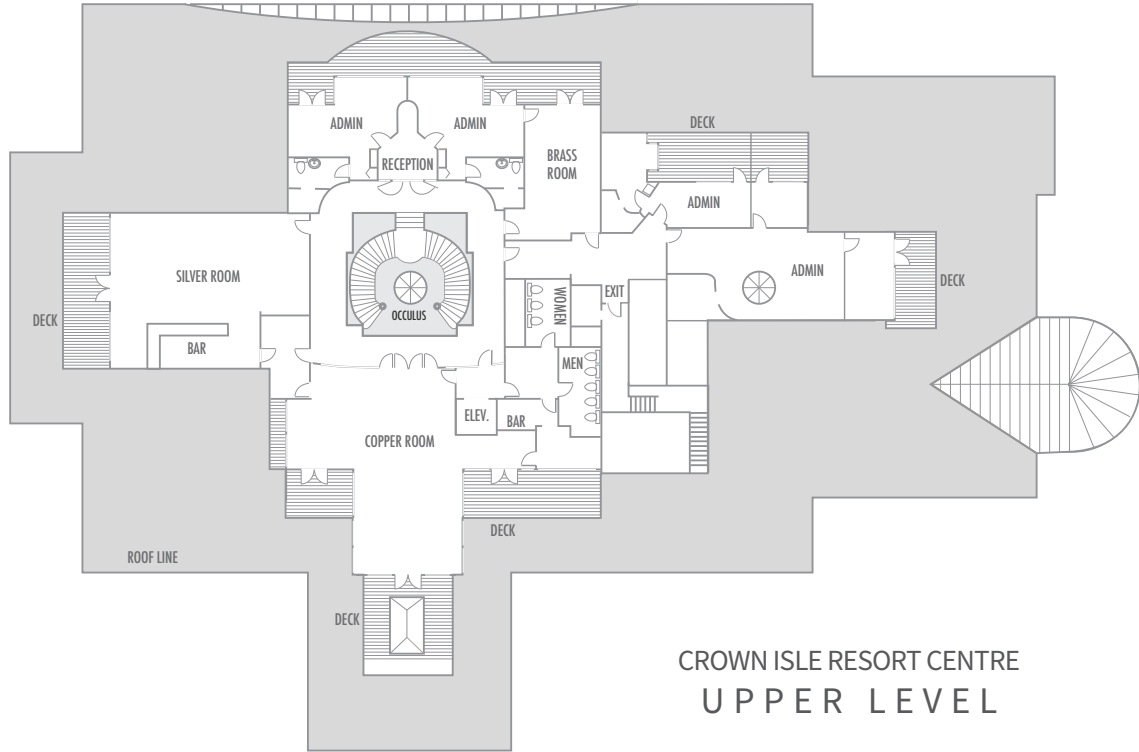

ROOM CAPACITIES & RENTALS

7
EVENT ROOM
OPTIONS

7000+
TOTAL
EVENT SPACE

200
CAPACITY
LARGEST SPACE

	SQ FEET	ROUNDS	1/2 RND5	THEATRE	HOLLOW SQ	BOARD	U-SHAPED	CLASS
Ballroom / Lobby	2100	180	80	200	60	n/a	50	114
Platinum Room	1250	70	36	70	30	30	30	56
Gold Room	850	60	36	50	28	20	24	42

With 7000 feet of conference space, the Resort Clubhouse can accommodate a variety of groups from conferences and large gatherings to more intimate meetings. We offer a number of conference spaces including our Grand Ballroom, and offer wifi and multimedia access in all rooms.

CROWN ISLE RESORT CENTRE
UPPER LEVEL

CROWN ISLE RESORT CENTRE
LOWER LEVEL