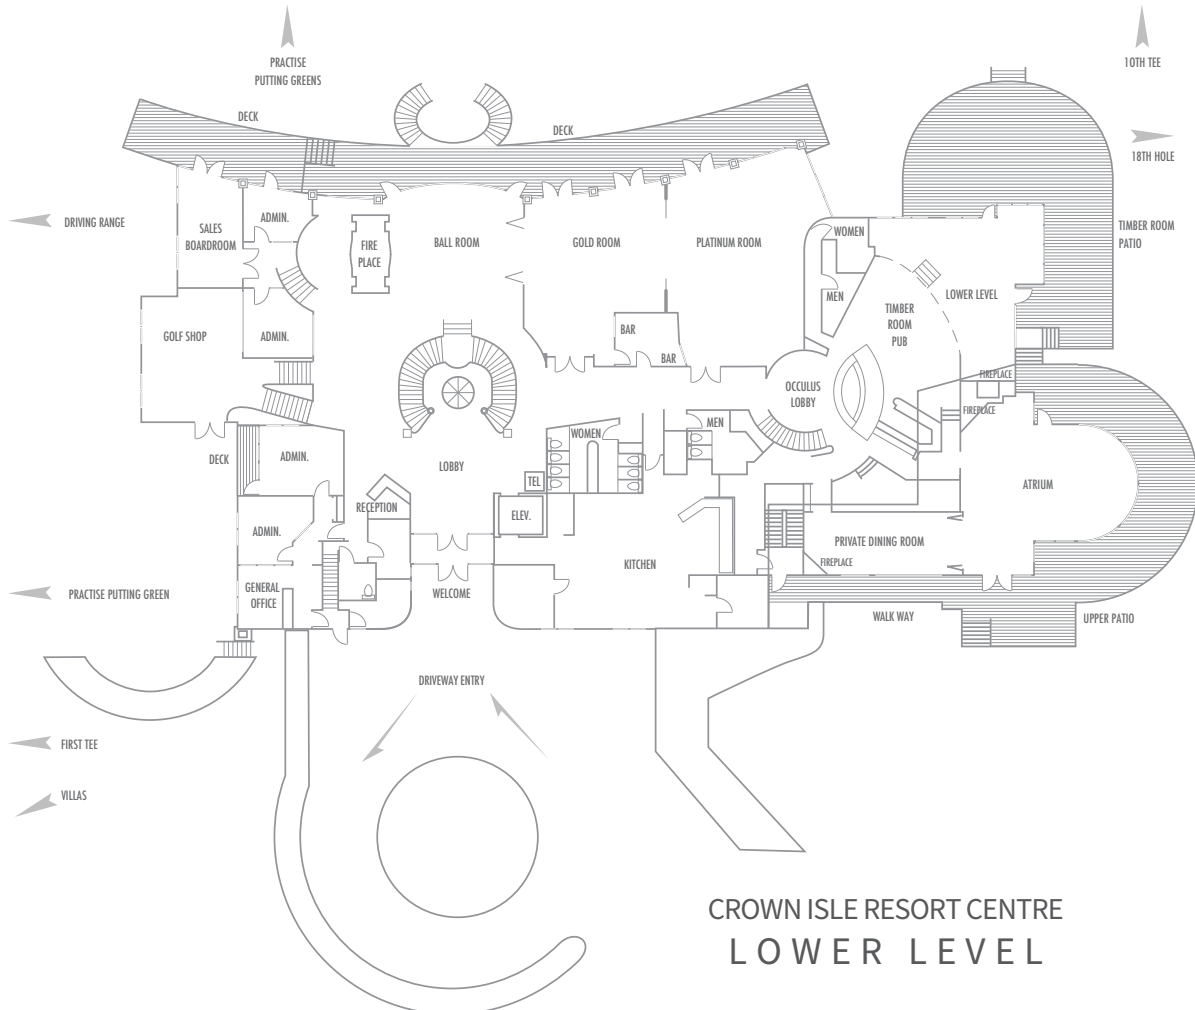

ROOM CAPACITIES & RENTALS

7
EVENT ROOM
OPTIONS

7000+
TOTAL
EVENT SPACE

200
CAPACITY
LARGEST SPACE

	SQ FEET	ROUNDS	1/2 RND5	THEATRE	HOLLOW SQ	BOARD	U-SHAPED	CLASS
Ballroom / Lobby	2100	180	80	200	60	n/a	50	114
Platinum Room	1250	70	36	70	30	30	30	56
Gold Room	850	60	36	50	28	20	24	42

With 7000 feet of conference space, the Resort Clubhouse can accommodate a variety of groups from conferences and large gatherings to more intimate meetings. We offer a number of conference spaces including our Grand Ballroom, and offer wifi and multimedia access in all rooms.

Please call for availability and pricing.

catering@crownsle.com

TF 888-338-8439 | 250-703-5027

CrownIsle.com

AUDIO VISUAL

- LCD Projector w/ Screen & A/V table
- Screen Only
- Conference Phone (POLYCOM)
- Easel
- Laser Pointer
- Flip Chart with markers
- Whiteboard with markers
- Podium with microphone
- Lapel • Corded • Cordless
- TV & DVD Player
- Dance Floor

CROWN ISLE RESORT CENTRE
UPPER LEVEL

CROWN ISLE RESORT CENTRE
LOWER LEVEL